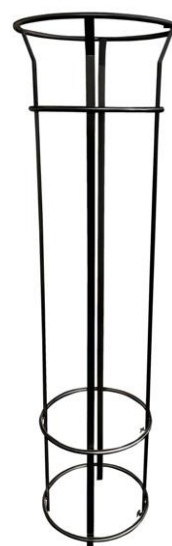

Bennelong Tree Guard

EM462-1000

EMERDYN

02 9534 1314

sales@emerdyn.com.au

Code	Height	Pales
EM460-1000	1000mm	4
EM460-1800	1800mm	4
EM461-1000	1000mm	6
EM461-1800	1800mm	6
EM462-1000	1000mm	8
EM462-1800	1800mm	8

Standard Specifications:

- Height: 1000mm
- Pales: 8
- Diameter: 425mm (outside)
- Frame: stainless steel flat and tube
- Fixture: inground, sub-surface, surface

Options:

- Height: 1800mm, custom
- Pales: 4, 6
- Diameter: custom
- Frame: galvanised steel
- Finish: powder coated

Options available:

EM462-1800
stainless steel

EM462-1800
powder coated
option

EM462-1000
powder coated
option

EM460-1800
stainless steel

EM460-1800
powder coated
option

EM460-1000
stainless steel