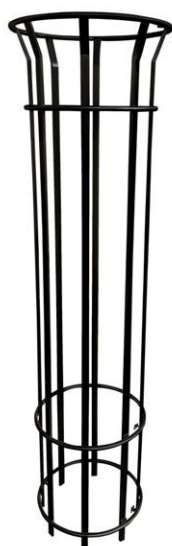

Bennelong Tree Guard

EM462-1000

EMERDYN

02 9534 1314

sales@emerdyn.com.au

Code	Height	Pales
EM460-1000	1000mm	4
EM460-1800	1800mm	4
EM461-1000	1000mm	6
EM461-1800	1800mm	6
EM462-1000	1000mm	8
EM462-1800	1800mm	8

Standard Specifications:

- Height: 1000mm
- Pales: 8
- Diameter: 425mm (outside)
- Frame: stainless steel flat and tube
- Fixture: inground, sub-surface, surface

Options:

- Height: 1800mm, custom
- Pales: 4, 6
- Diameter: custom
- Frame: galvanised steel
- Finish: powder coated

Options available:

EM462-1800
stainless steel

EM462-1800
powder coated
option

EM462-1000
powder coated
option

EM460-1800
stainless steel

EM460-1800
powder coated
option

EM460-1000
stainless steel